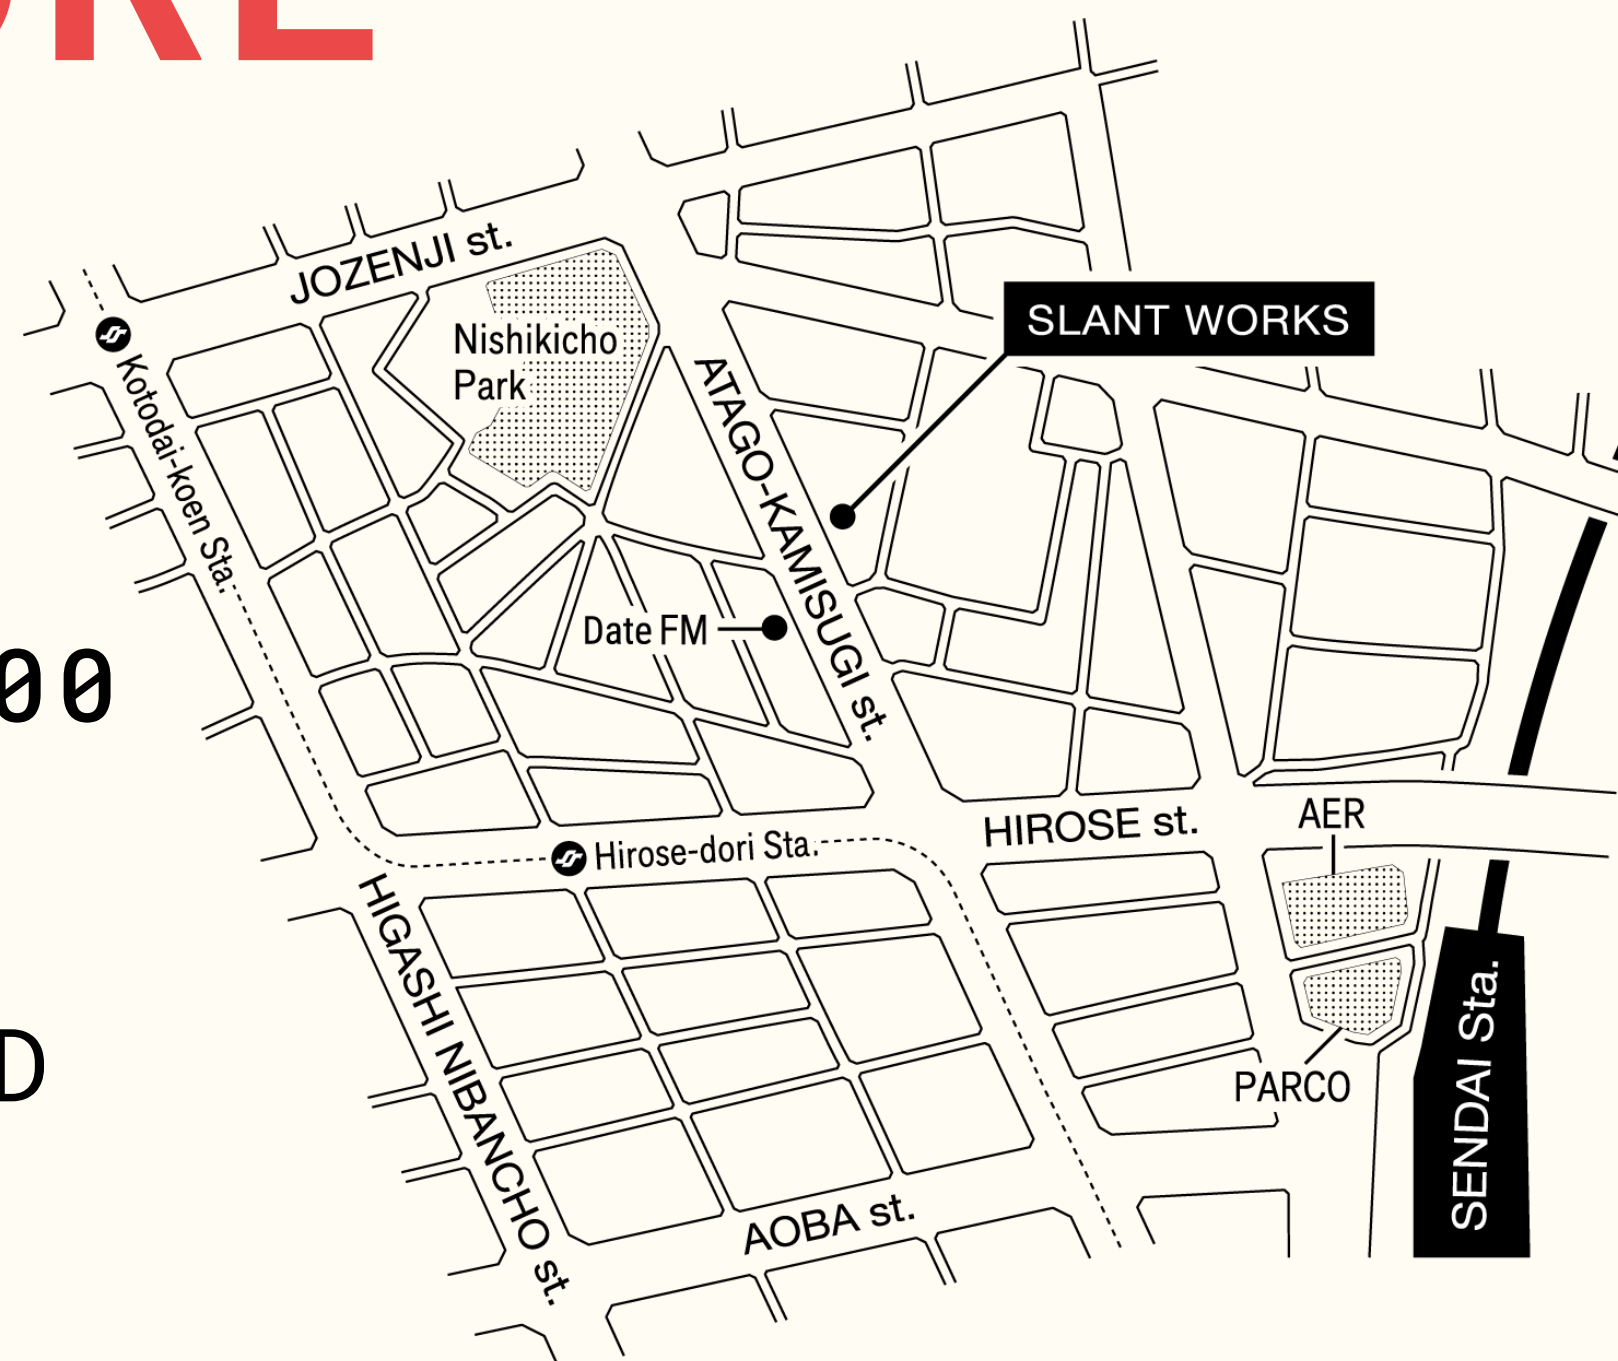

SUNLIFE

POPOPSTORE

5/31 FRI - 6/01 SAT
2DAYS EVENT
OPEN 12:00 - CLOSE 19:00

@SLANTWORKS

SENDAI CITY AOBA WARD
HONMACHI 1-9-5 101

SLANT WORKS